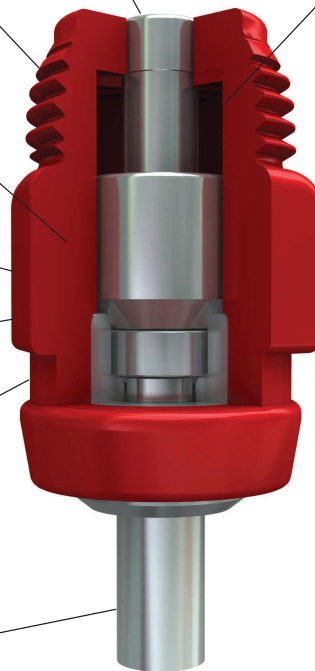

## Hygienic Design

The new nipple body helps keep the nipple clean.

## Adapter Area

Accessories can be directly attached to the nipple body.

## Easy Triggering

Less triggering force gets day-old birds off to a fast start.

## Large Diameter Pin

The large diameter of the pin holds a large water drop.

The all-new **OptiGROW** nipple is designed to work in today's challenging poultry environment. Because the nipple has been **optimized for growth**, you will be amazed by the first-week low mortality results and increased weight gains on jumbo birds.