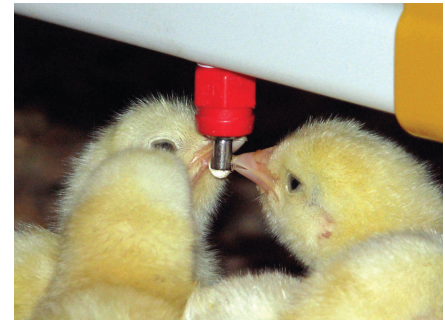

## Adapter Area

Accessories can be directly attached to the nipple body.

## Easy Triggering

Less triggering force gets day-old birds off to a fast start.

## Large Diameter Pin

The large diameter of the pin holds a large water drop.

The all-new **OptiGROW** nipple is designed to work in today's challenging poultry environment. Because the nipple has been **optimized for growth**, you will be amazed by the first-week low mortality results and increased weight gains on jumbo birds.